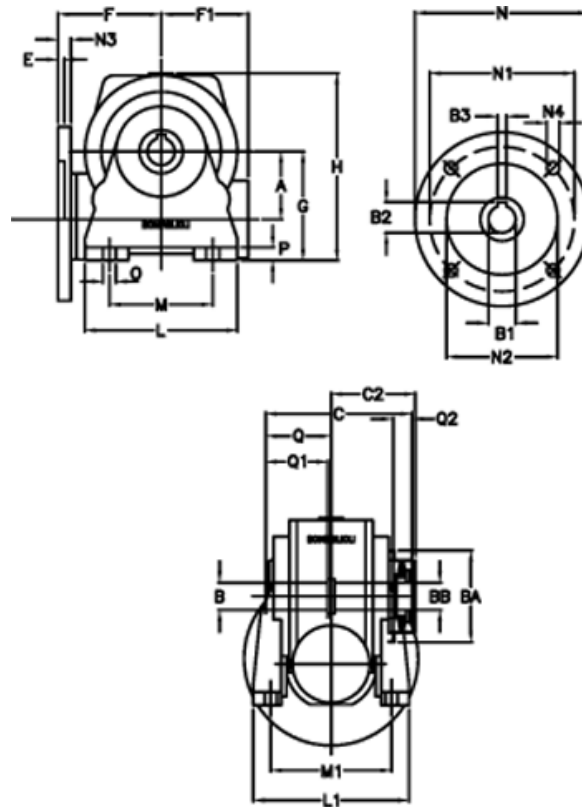

# Data Sheet

Article number: 390204903612336

Description: Worm Gear with Torque Limiter  
VF 49-L2-N-36 P63B14

## Measures

a = 49.50	C2 = 63,5	L1 = 124	O = 8.5
B = 25	Description = VF 49N-xx-63B14	m = 63	P = 12
B1 E7 = 11	E = 3.0	M1 = 98.5	Q = 51.0
B2 = 12.8	F = 70	N = 90	Q1 = 41
B3 H9 = 4	F1 = 63	N1 = 75	Q2 = 15
BA = 63	g = 82	N2 = 60	
BB H7 = 14	H = 138.0	N3 = 7.0	
C = 105	L = 110	N4 = 6	